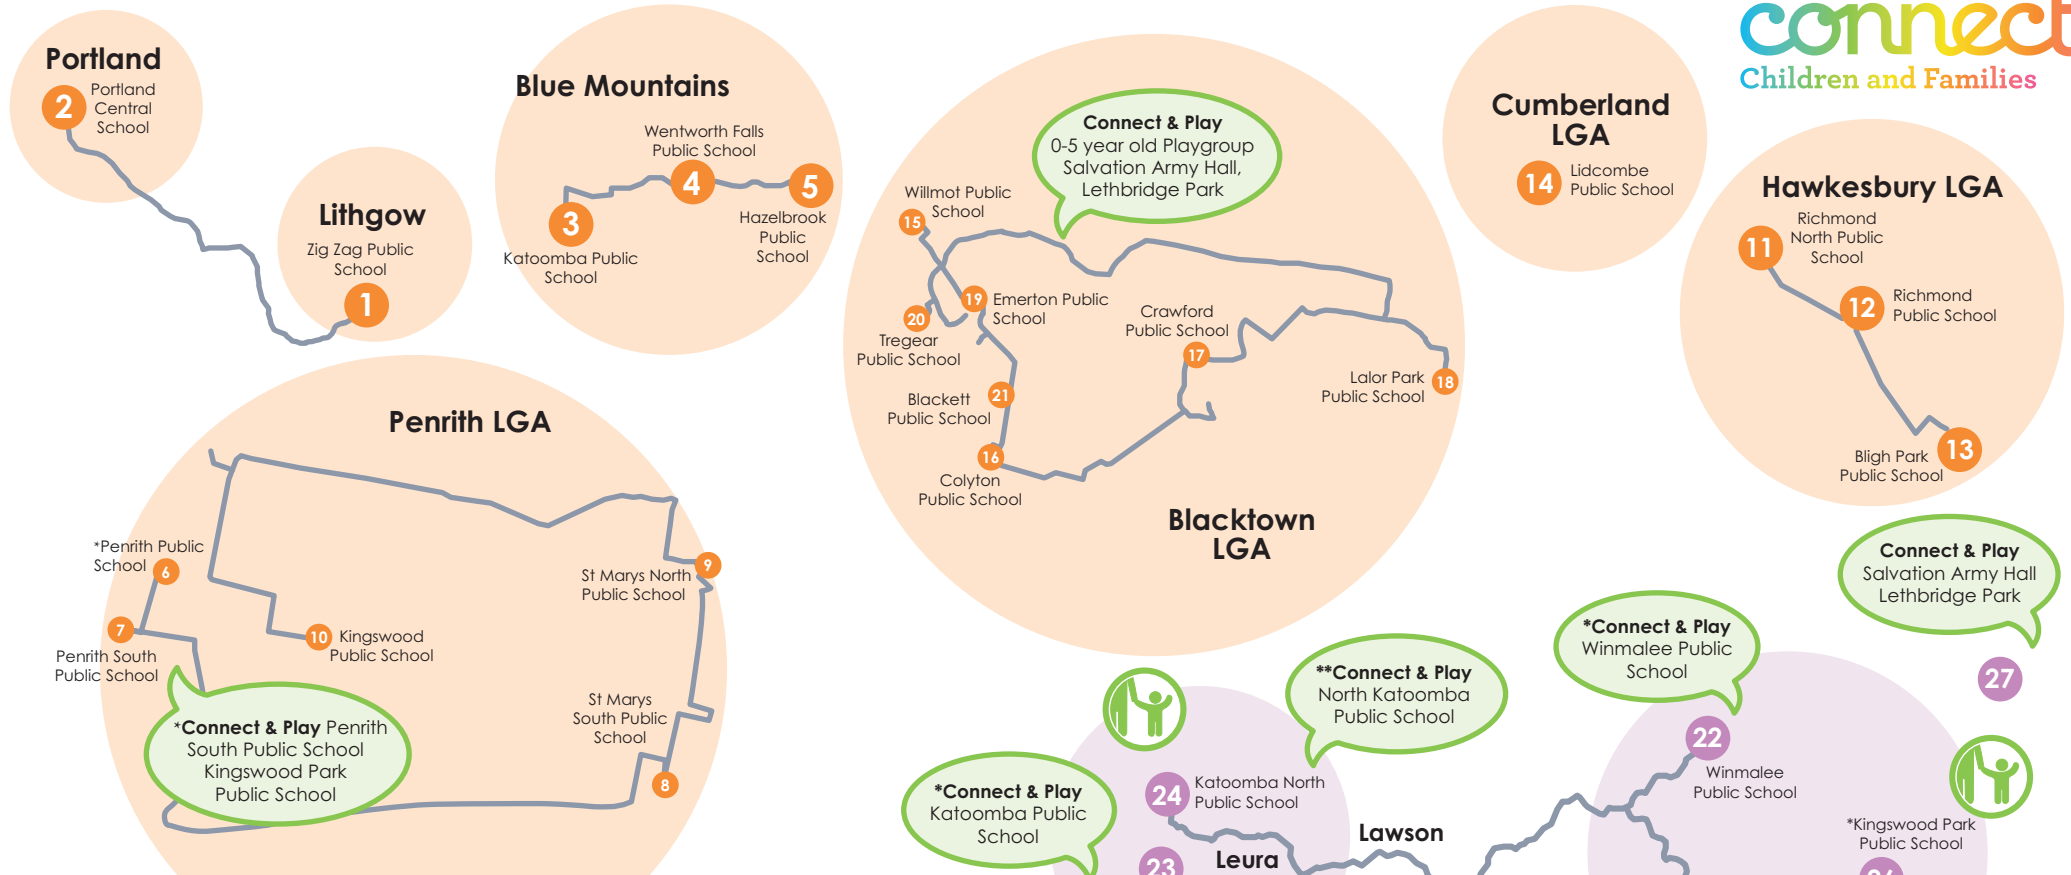

Connect Children and Families Map

Connect Child and Family Services Locations

Connect Hub
1. Bungarrabee Centre
48-50 Oaklands Road
Hazelbrook NSW 2779

1. Heatherbrae
1 Benang Street
Lawson NSW 2783

Early Childhood Centres (ECC)
2. Possum ECC
48-50 Oaklands Road
Hazelbrook NSW 2779

Blackheath

Blue Mountains National Park

Medlow Bath

Katoomba

Leura
Three Sisters walk

Bungarrabee Centre

Central office
2 Possum ECC
7 Connected Abilities

Lawson

1. Heatherbrae
• Connect and Nurture Program
• Pathways Program

Woodford

6 Bunya ECC

Winmalee

Springwood

5 Lapstone Preschool ECC

8 Connected Abilities
• Connect and Nurture Program
• Pathways Program

Lapstone

**Transition to School Locations:
Nepean Area Transition to school
Lithgow:**

- 1. Zig Zag Public School
23 Victoria Ave, Lithgow
- 2. Portland Central School,
12A Wolgan St, Portland

Blue Mountains:

- 3. Katoomba Public School
18 Merriwa St, Katoomba
- 4. Wentworth Falls Public School
Falls Rd, Wentworth Falls
- 5. Hazelbrook Public School
158 Great Western Highway,
Hazelbrook