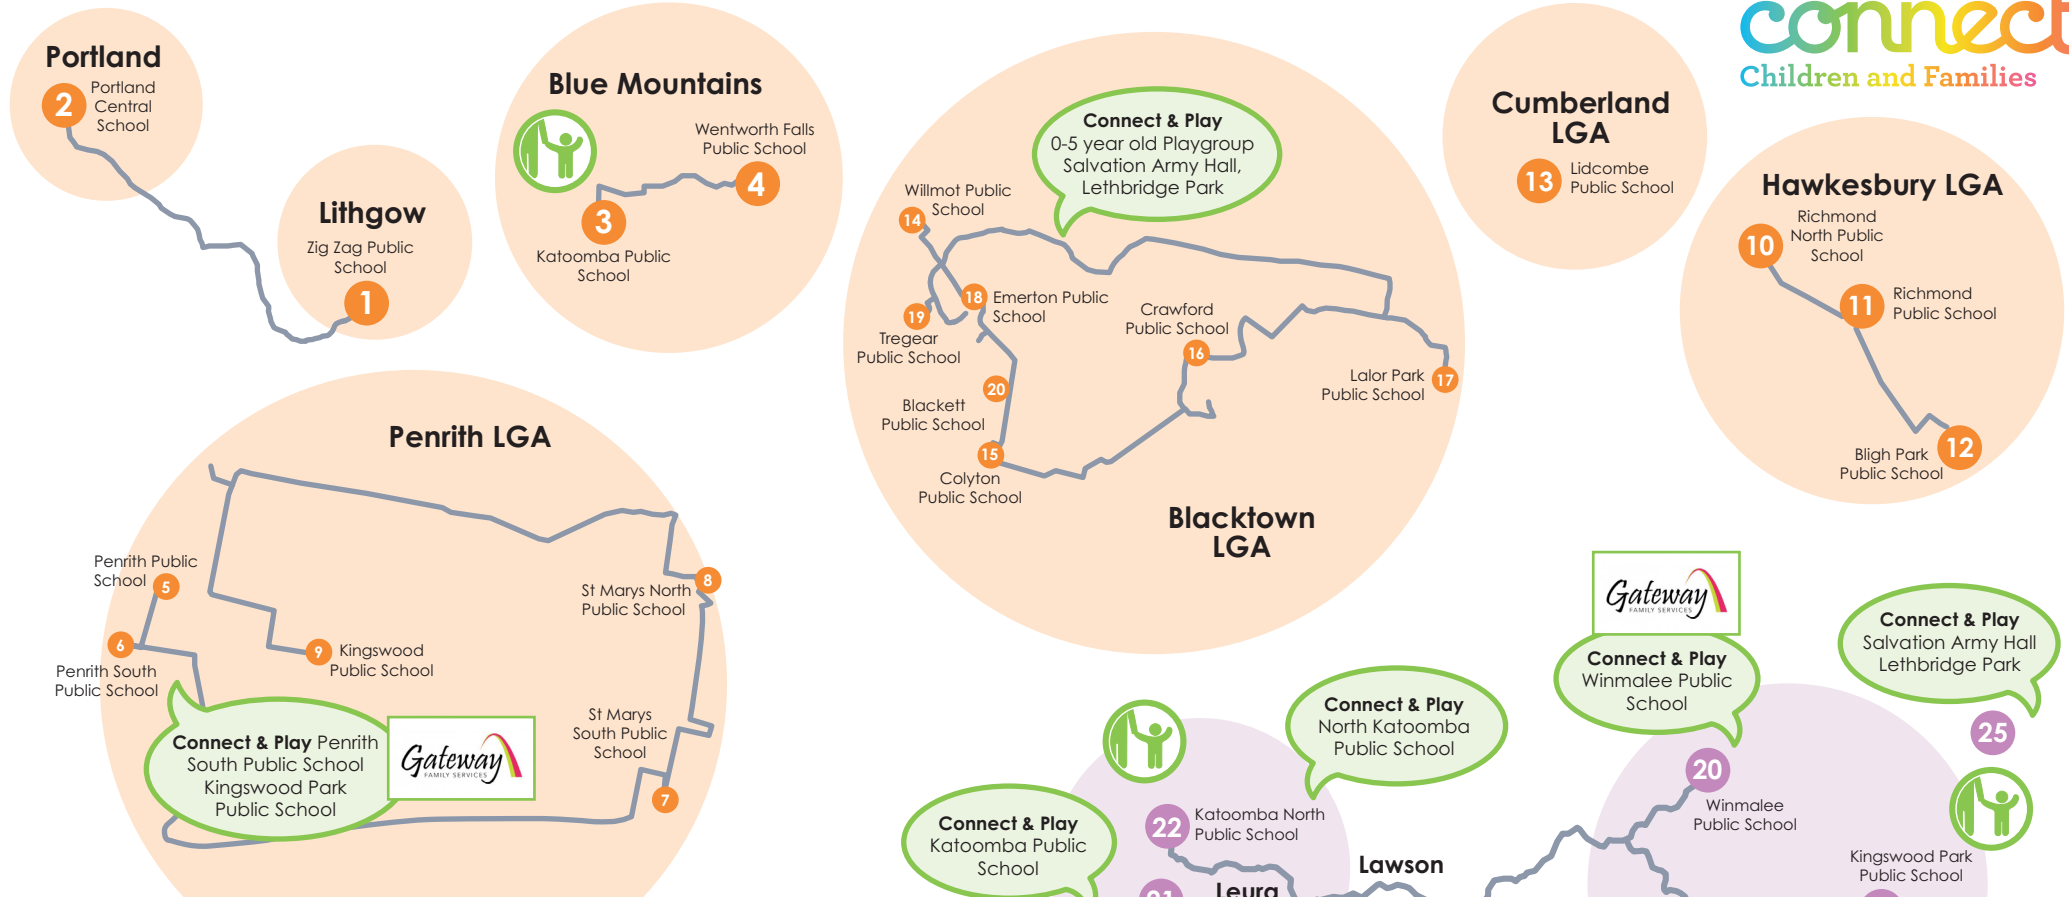

Blackheath

Blue Mountains National Park

Medlow Bath

Katoomba

9. Westend Street
• Pathways Program

Leura
Three Sisters walk

Bungarrabee Centre

Central Hub

- 0-3 years Early Learning Playgroup
- Best Start Program

2 Possum ECC
7 Connected Abilities

Lawson

1. Heatherbrae
• Connect and Nurture Program

3. Hazelwood ECC

Woodford

6 Bunya ECC

6 Winmalee

Springwood

5 Lapstone Preschool ECC

8 Connected Abilities
• Connect and Nurture Program
• Pathways Program

5 Lapstone

Key

- Connect Early
- Connect Early Education
- Connected Abilities

**Transition to School Locations:
Nepean Area Transition to school
Lithgow:**

- 1. Zig Zag Public School
23 Victoria Ave, Lithgow
- 2. Portland Central School,
12A Wolgan St, Portland

Blue Mountains:

- 3. Katoomba Public School
18 Merriwa St, Katoomba
- 4. Wentworth Falls Public School
Falls Rd, Wentworth Falls